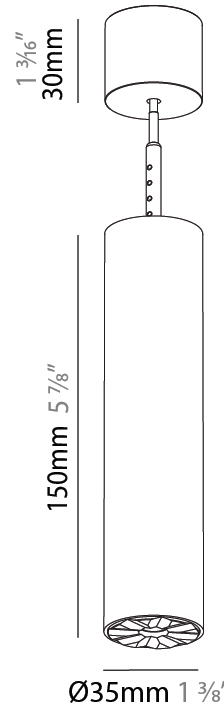

GENERAL

Series: Studio Collection
Subseries: Studio Collection 2
Partner: Prolicht
Division: Architectural
Installation: Suspension
Product Type: Pendant
Mounting Location: Ceiling
Light Distribution: Direct

PHYSICAL

Shape: Cylinder
Diameter (mm): 35
Diameter (in): 1 3/8
Height (mm): 150
Height (in): 5 7/8
Weight (kg): 0.38
Fixture Finish: SSR / BKV / CWI / CRY / HAB / UFT / ITA / RUA / FTG / MYG / LOD / PUS / FRO / FUP / KIA / POP / BLS / SPG / MEY / GOH / CHC / COM / ABZ / JAG / OBR / MOS / ROR
Accent Finish: ALU / PBR
Fixture Material: Extruded Aluminum
Cut-out Measurements: 45mm/1 3/4" Diameter

ELECTRICAL

Lamp Type: LED (Zhaga Standard)
Input Wattage (W): 6
Total Output Wattage (W): 5.4
Dimming: Tri-Mode (Non-Dimming and Phase Dimming (120Vac only) and 0-10V Dimming)
Driver Included: No
Driver Location: Remote
Driver Type: Constant Current - Universal
Driver Class: Class 2
Housing: ENCP3
Input Voltage (V): 120 - 277
Constant Current (MA): 500

LED

Color Temperature (°K): 2700 / 3000 / 3500 / 4000
Max. Delivered Lumen (lm): 310 / 328 / 347 / 356
Nominal Lumen (lm): 460 / 487 / 514 / 528
CRI: >90 CRI
Lamp Life (hrs): 50000

OPTICAL

Beam Angle: 32 / 58

RATINGS AND CERTIFICATIONS

Certified By: CSA Certified to UL and CSA Standards
IP rating: IP40

PROJECT
TYPE
SPECIFIER
QUANTITY
DATE